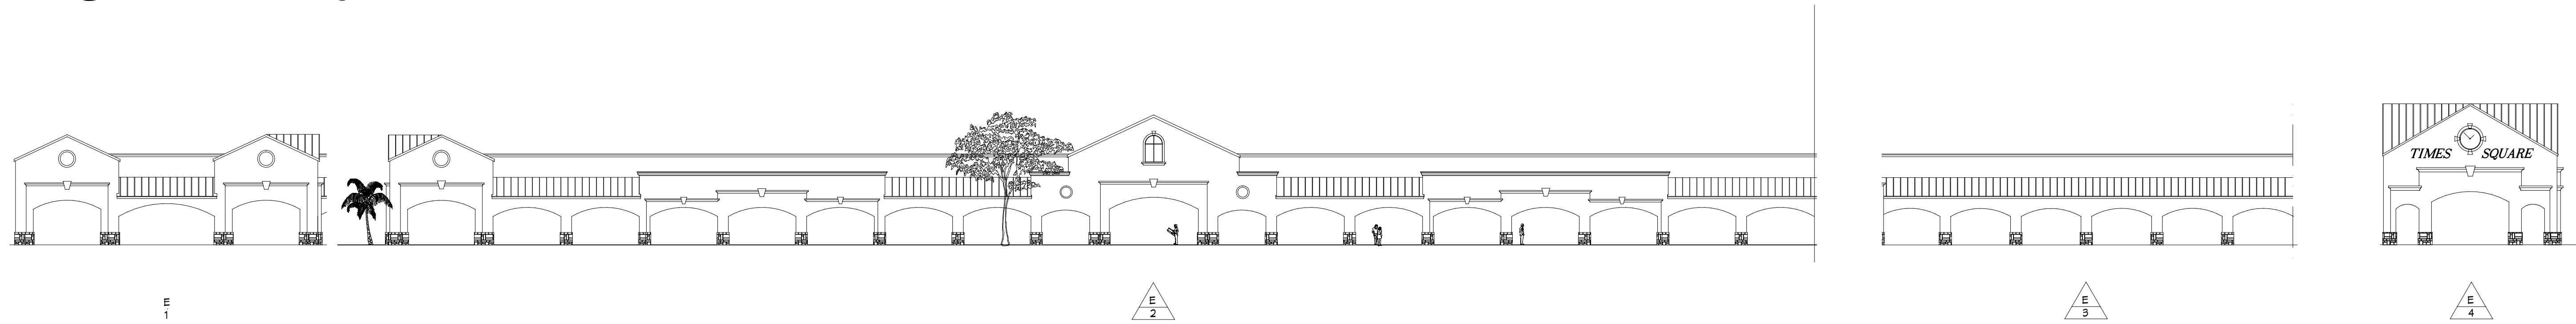

TIMES SQUARE RETAIL CENTER

ELEVATIONS

scale 1/8" = 3'-0"

ELEVATION

scale 1/8" = 1'-0"

800 Wilcrest suite 120
Houston, Texas 77042
PH. 713-784-8262
FAX 713-784-5456
CELL 713-806-1998

DATE

REVISIONS

NUMBER

***TIMES SQUARE RETAIL
CENTER 100,000 sq. ft.***

800 Wilcrest suite 120
Houston, Texas 77042
PH. 713-784-8262
FAX 713-784-5456
CELL 713-806-1998

REVISIONS	DATE

NUMBER