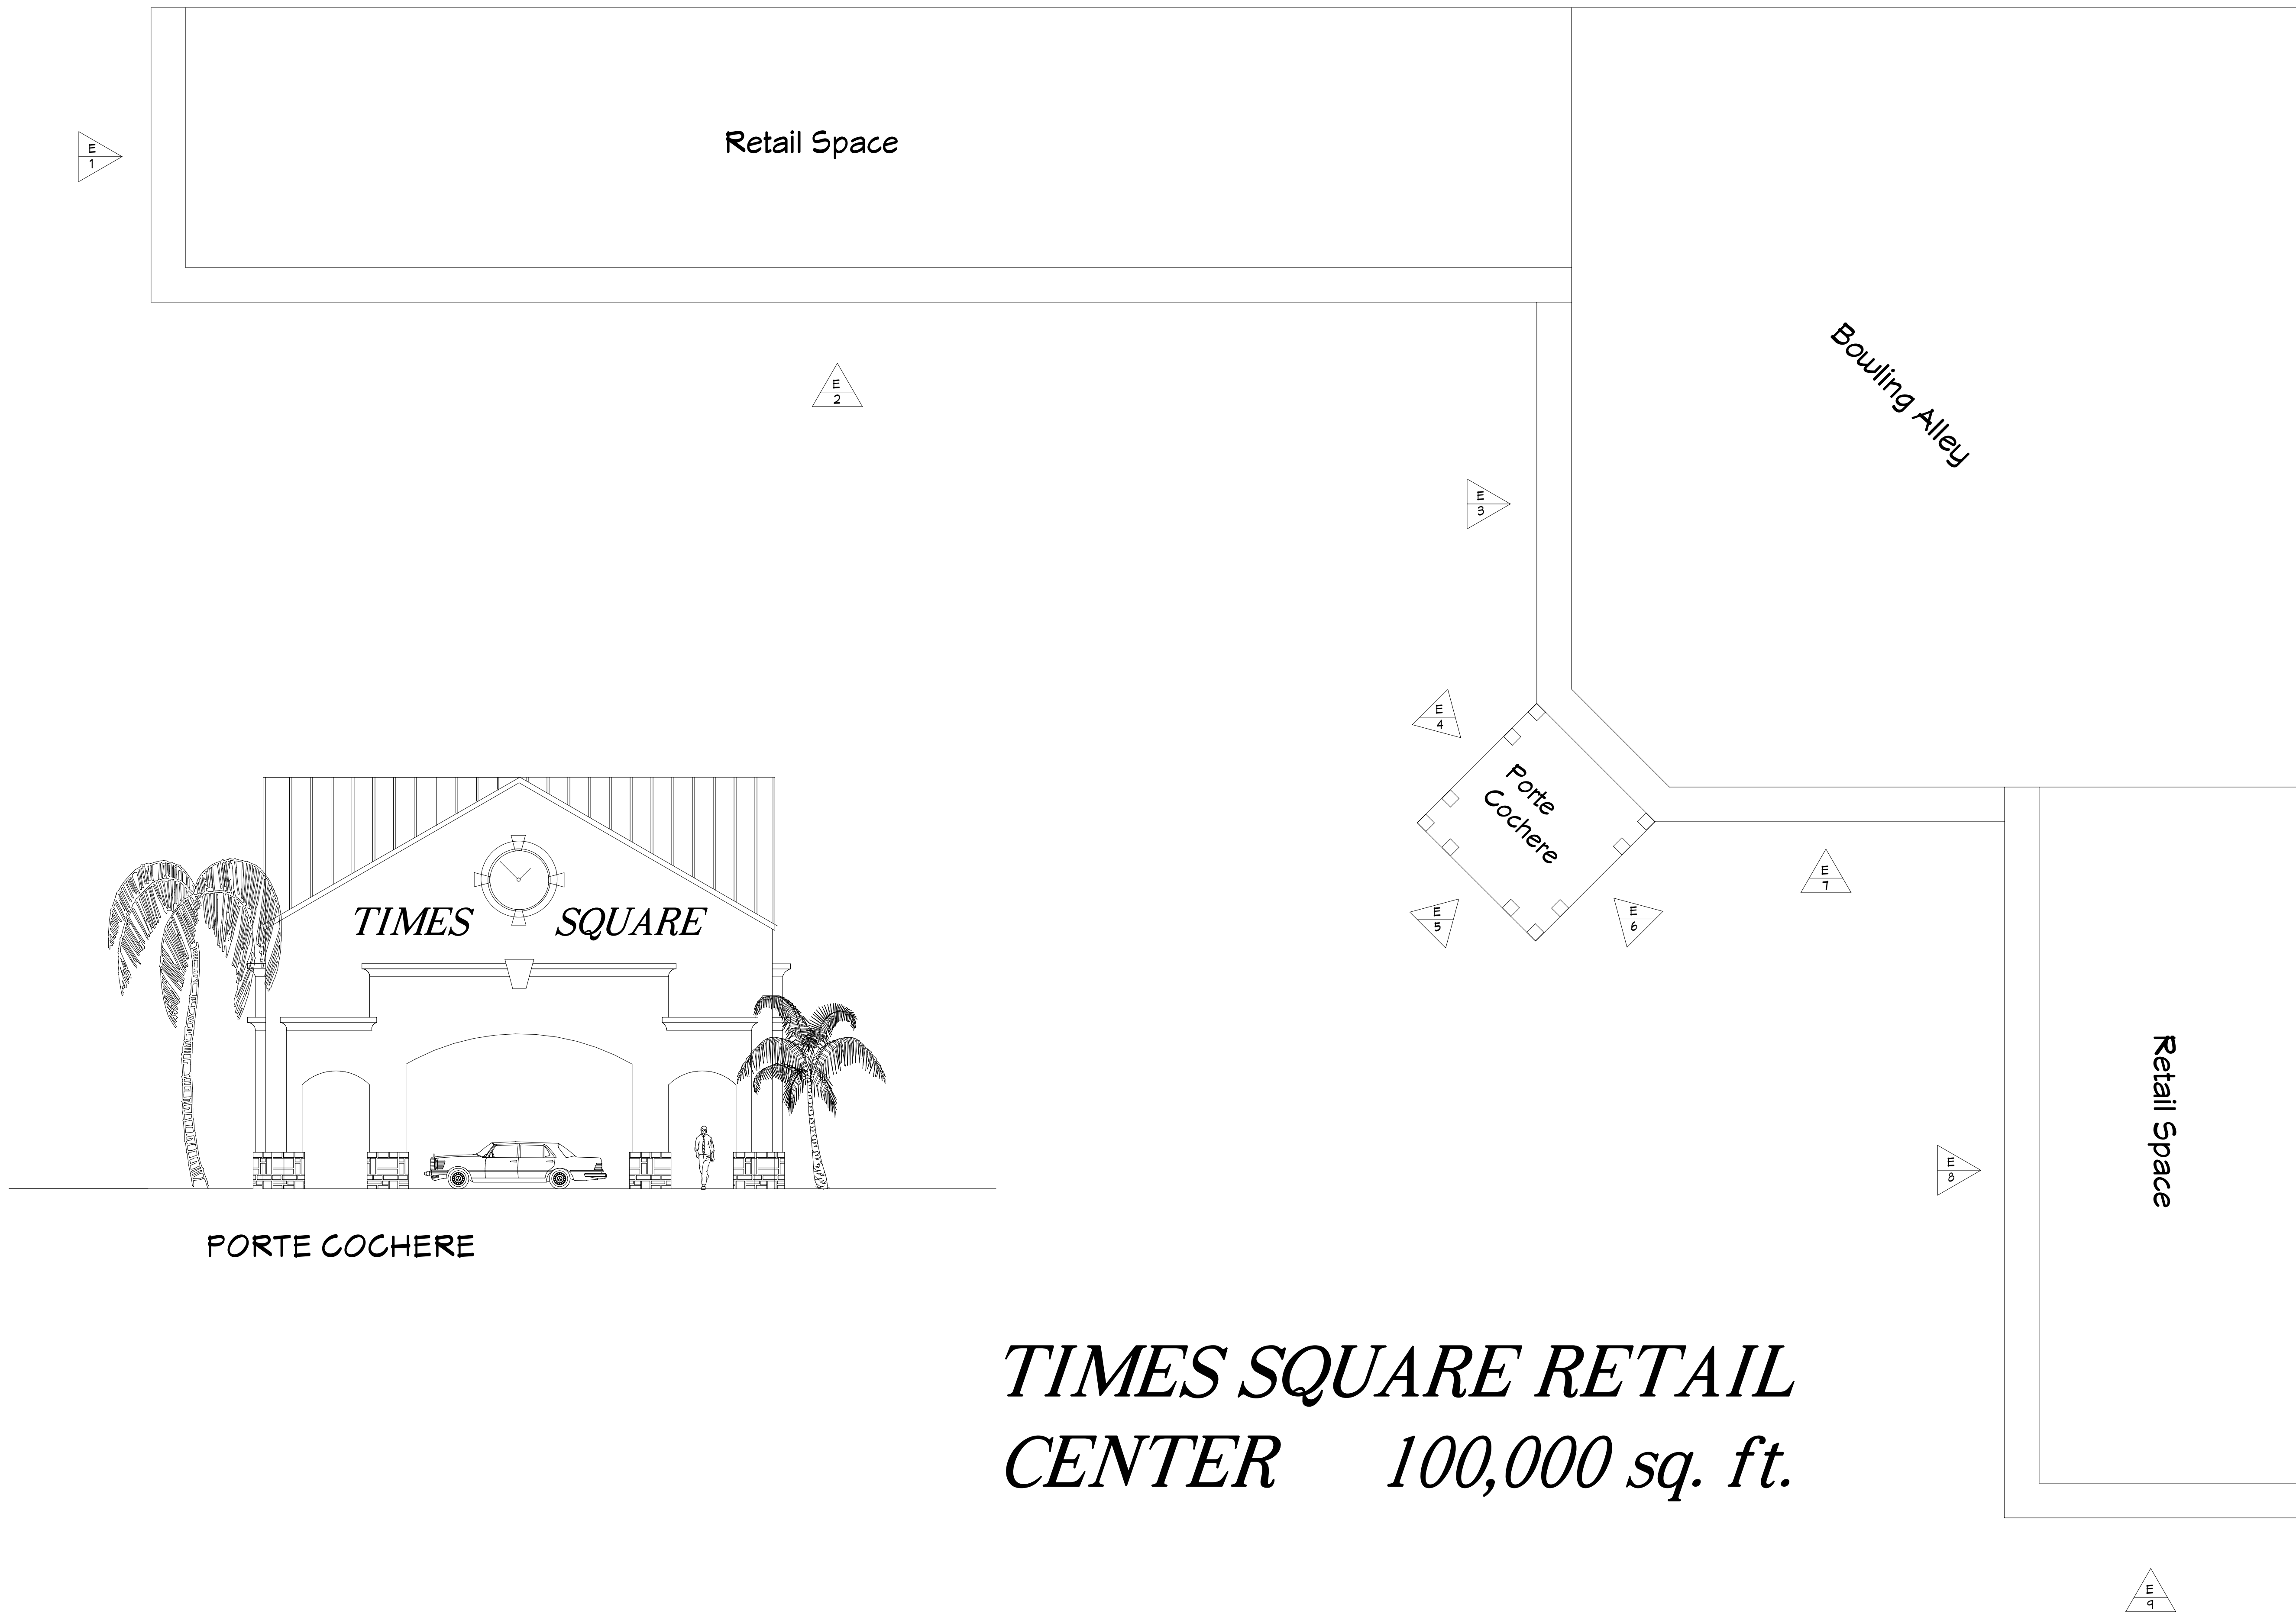

TIMES SQUARE RETAIL CENTER

ELEVATIONS

scale 1/8" = 3'-0"

ELEVATION

scale 1/8" = 1'-0"

800 Wilcrest suite 120
Houston, Texas 77042
PH. 713-784-8262
FAX 713-784-5456
CELL 713-806-1998

DATE

REVISIONS

NUMBER

***TIMES SQUARE RETAIL
CENTER 100,000 sq. ft.***

800 Wilcrest suite 120
Houston, Texas 77042
PH. 713-784-8262
FAX 713-784-5456
CELL 713-806-1998

REVISIONS	DATE

NUMBER