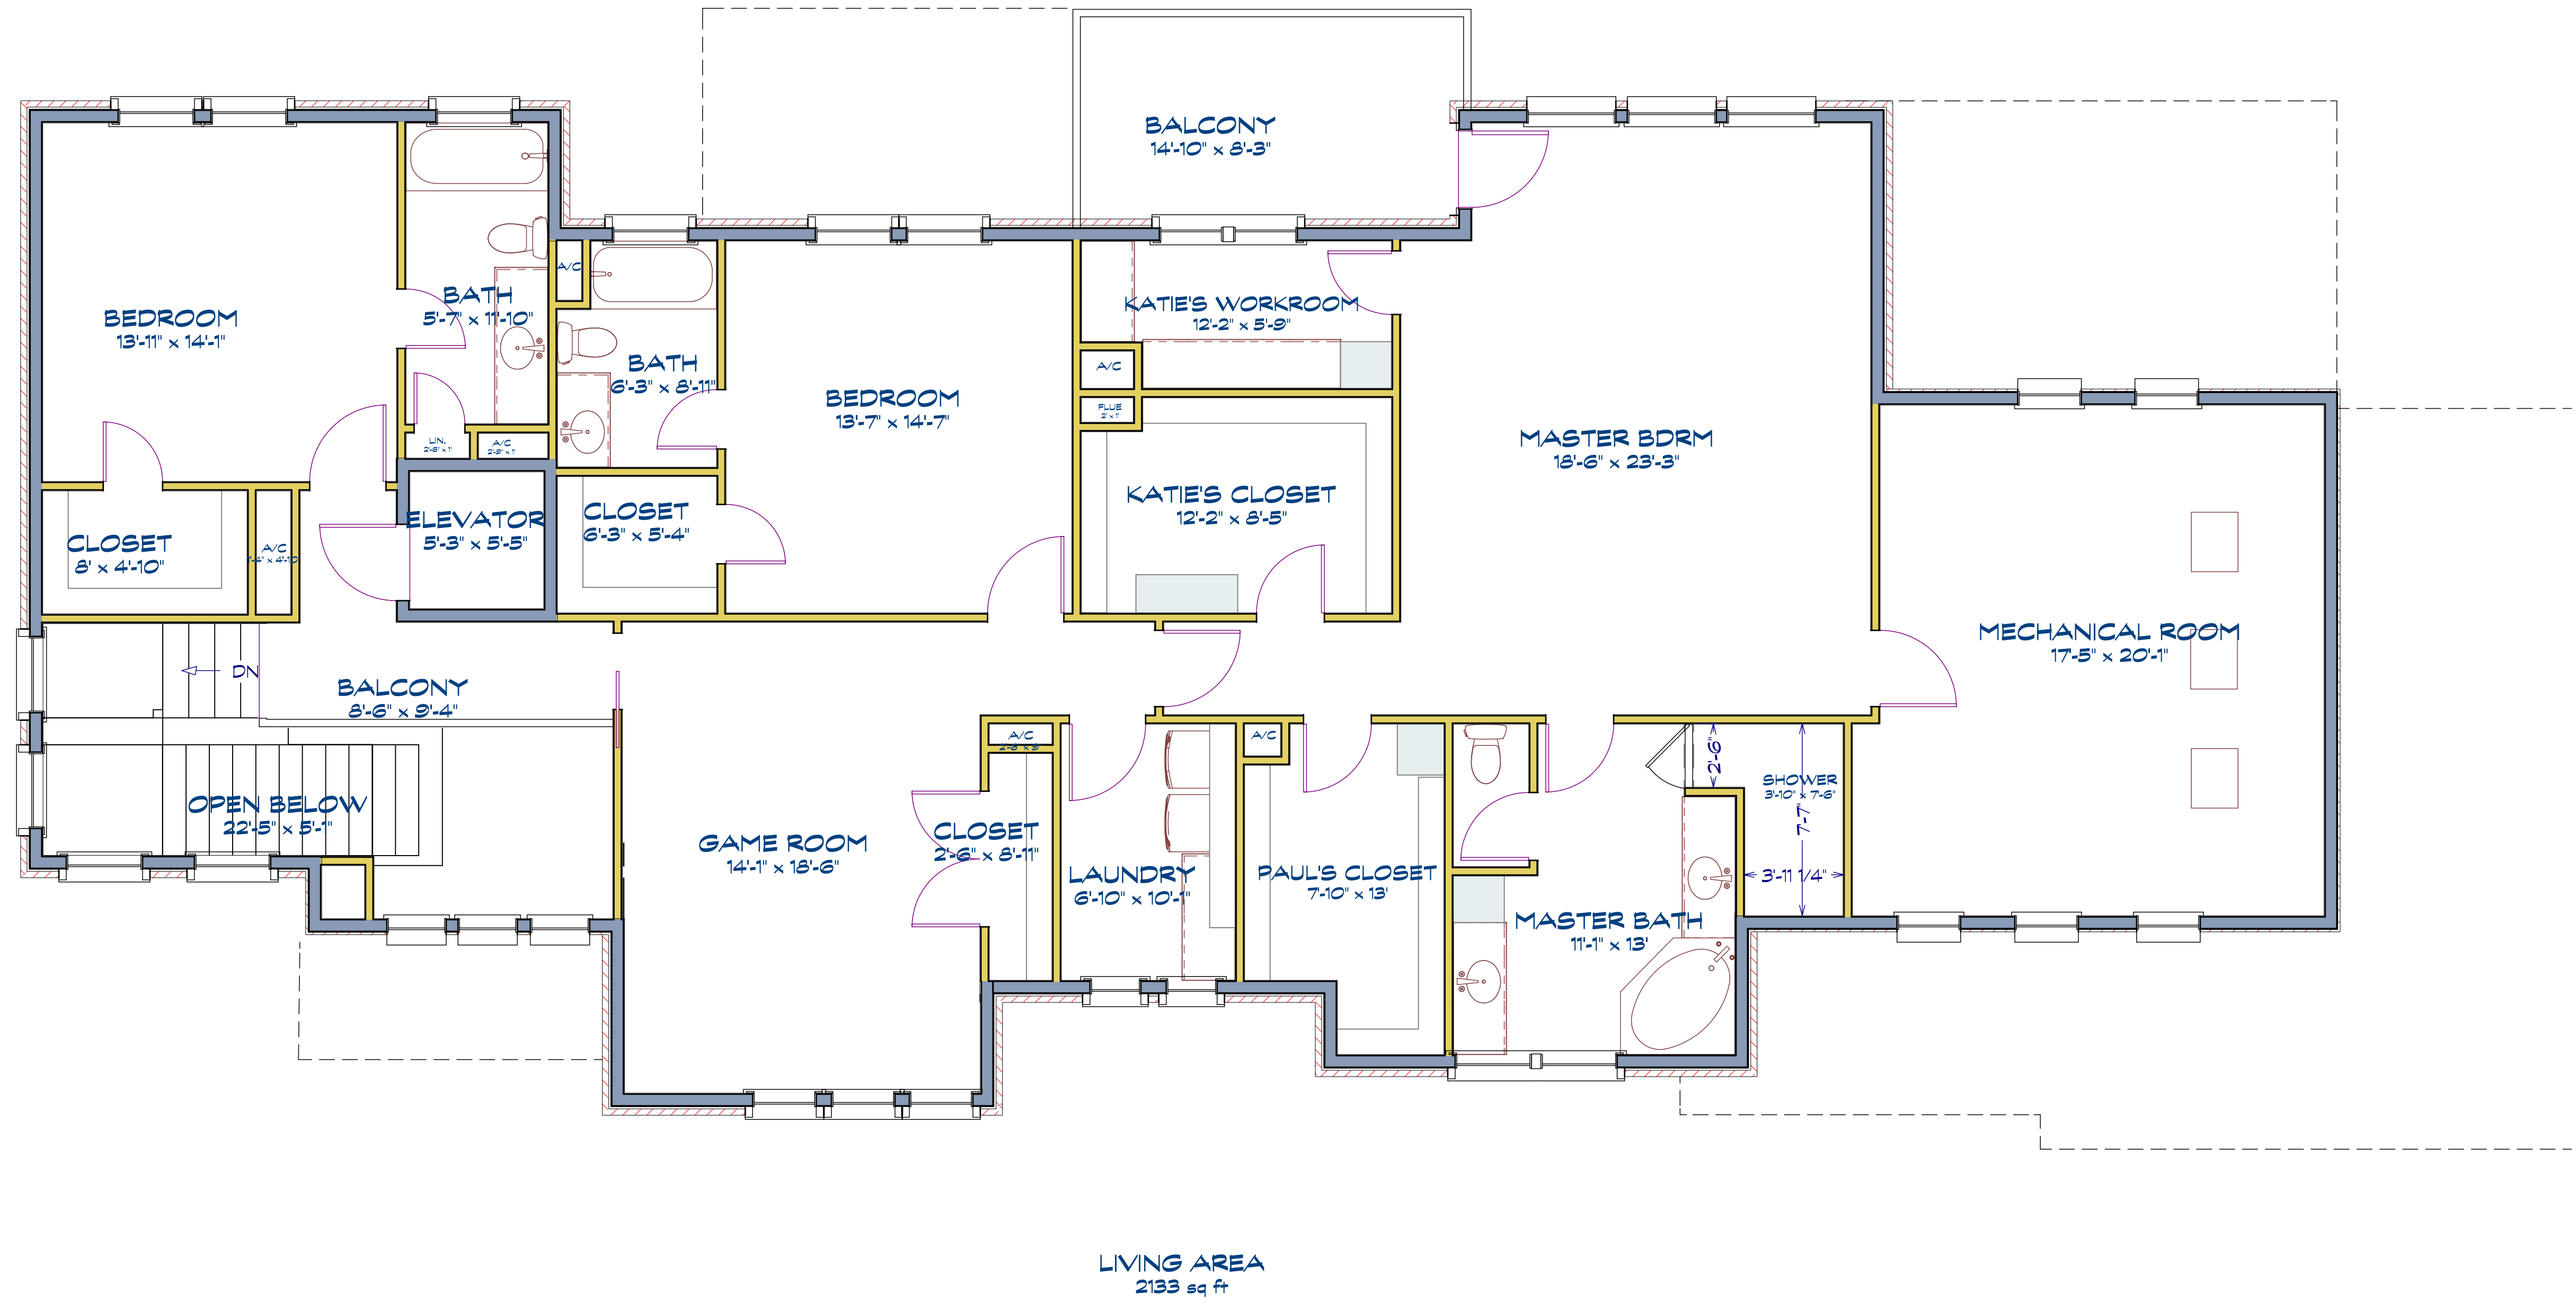

600 Wilcrest suite 120
Houston, Texas 77042
PH. 713-789-8262
FAX 713-789-5456
CELL 713-606-1996

DATE

REVISIONS

1st Floor

LIVING AREA
2897 sq ft

LIVING AREA
2133 sq ft

2nd Floor

12435 OVERCUP
DRIVE