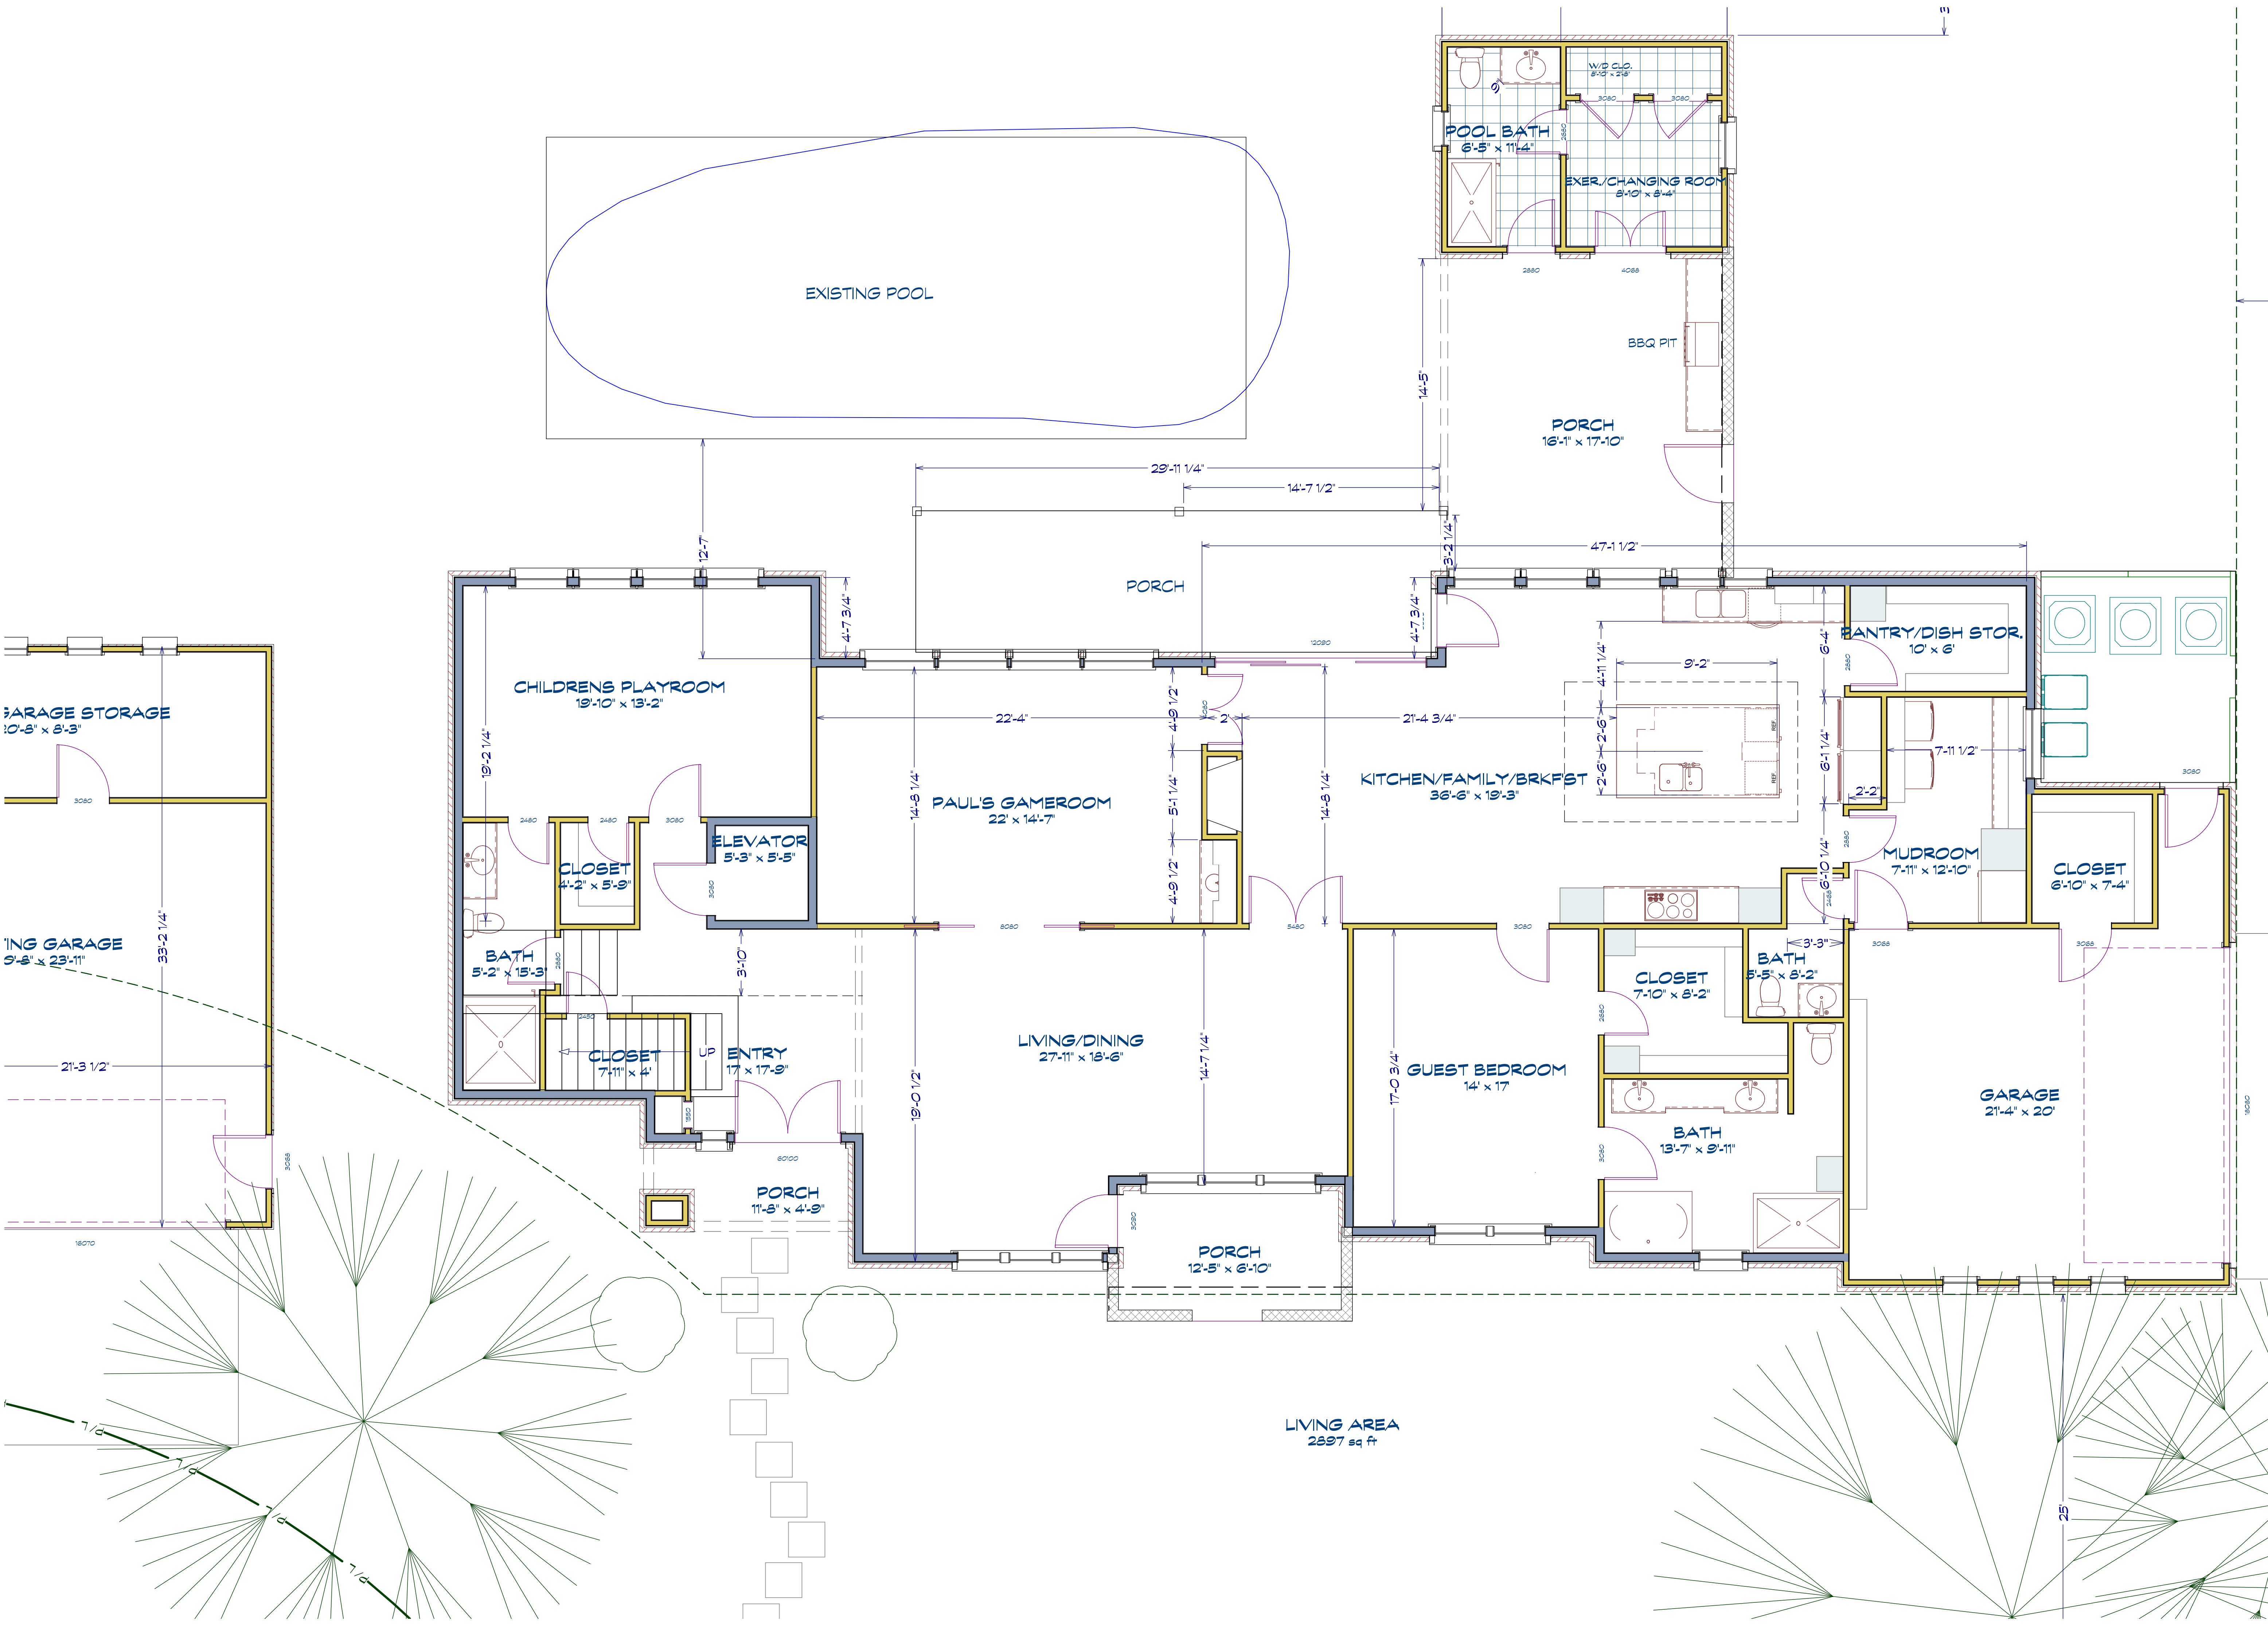

12435 OVERCUP DRIVE

600 Wilcrest suite 120
Houston, Texas 77042
PH. 713-789-8262
FAX 713-789-5456
CELL 713-606-1996

DATE

REVISIONS