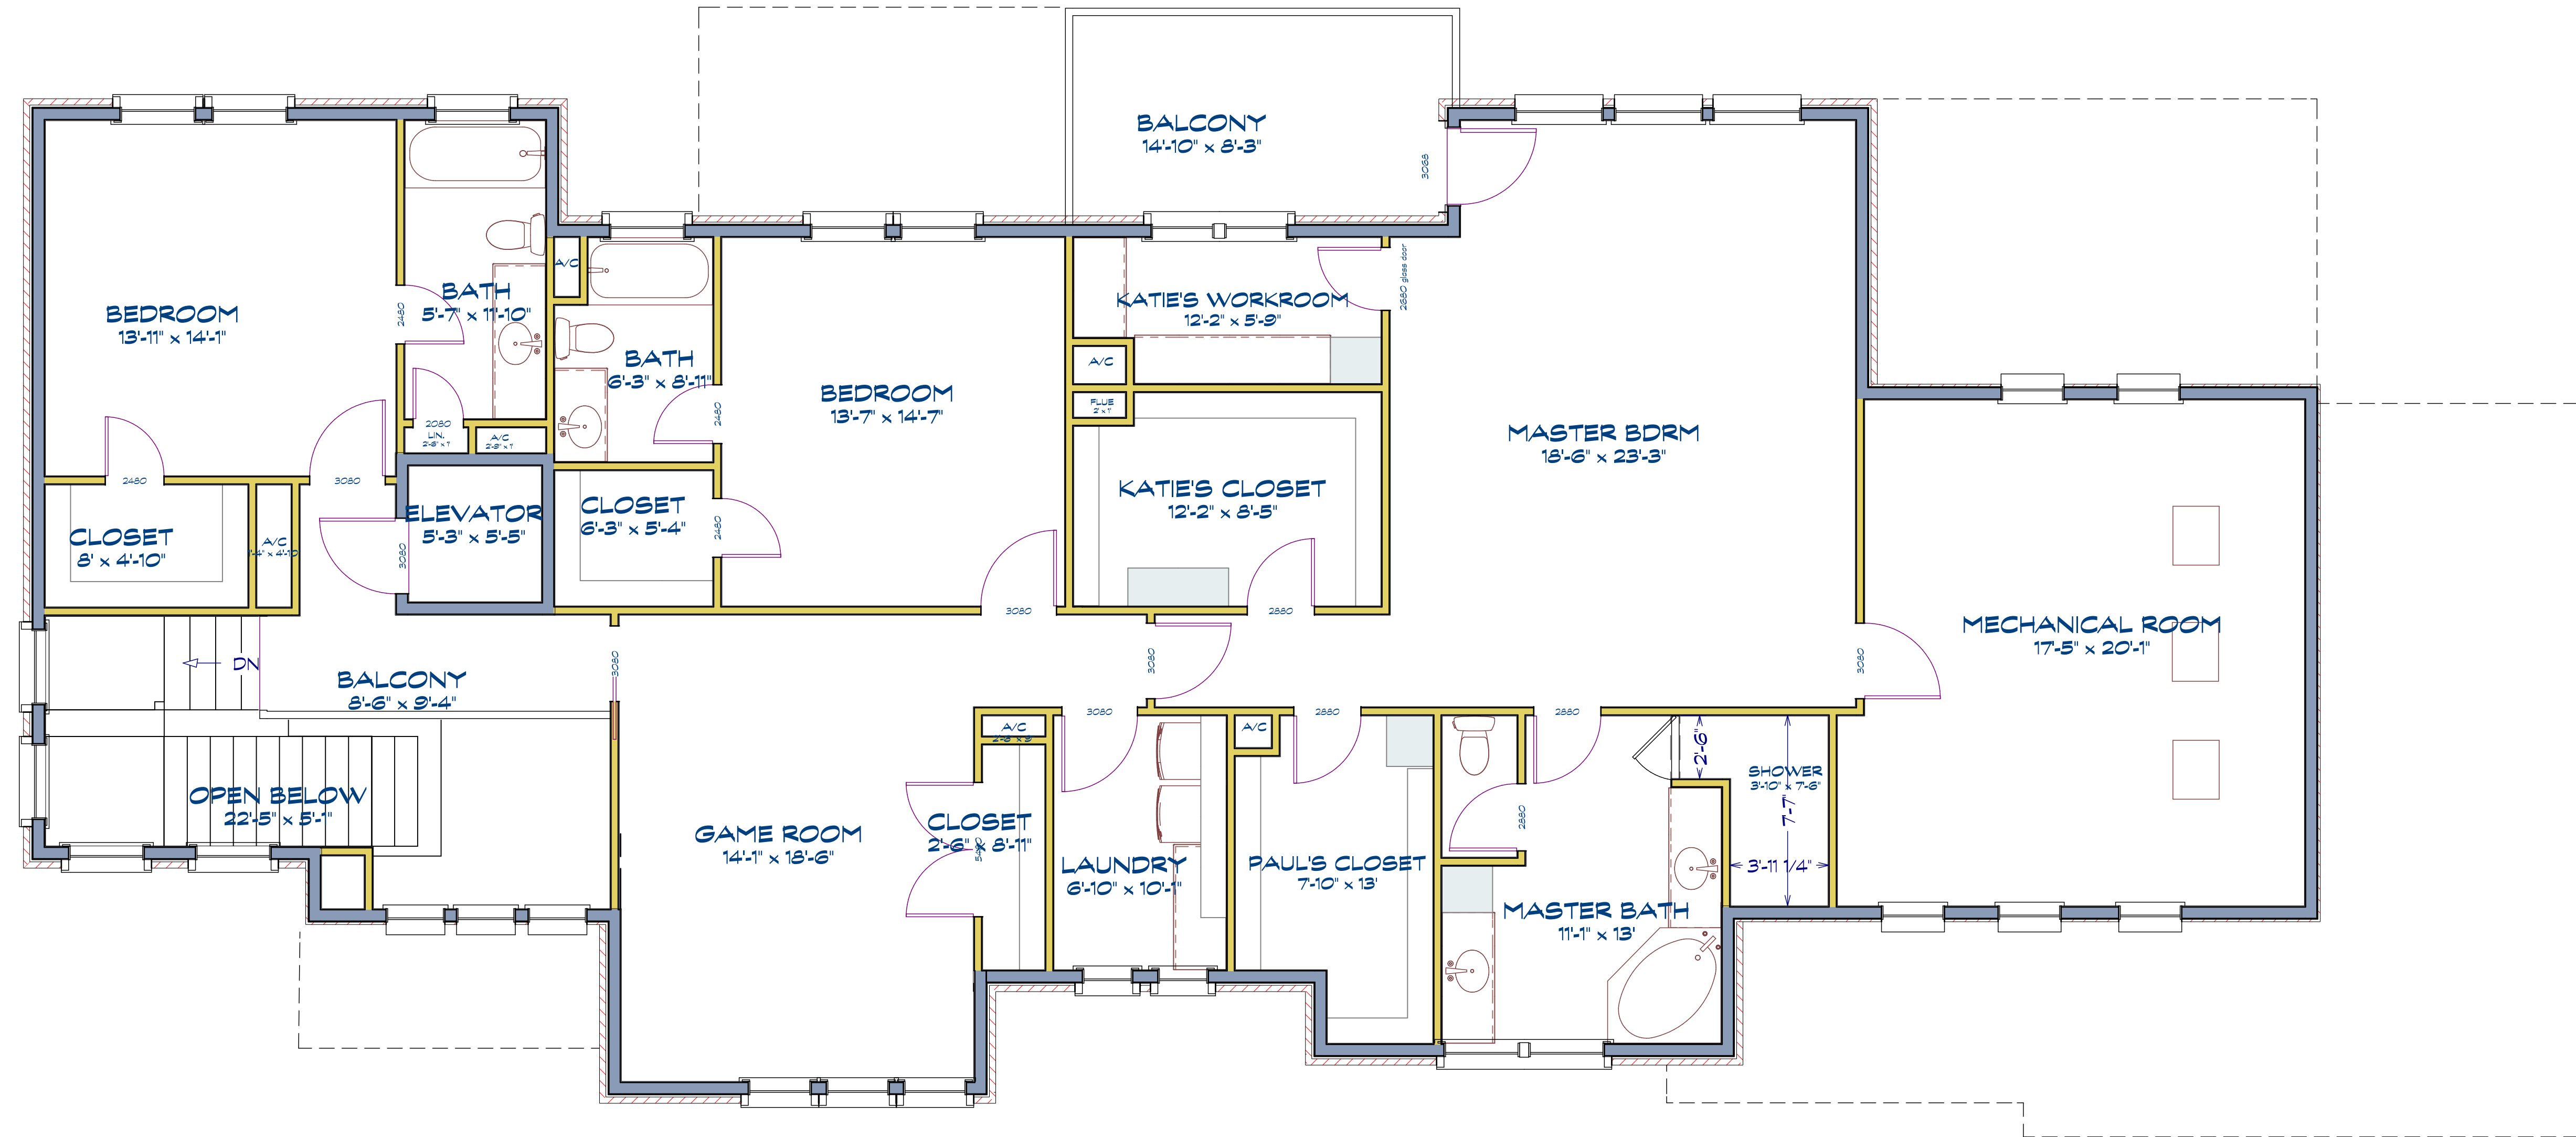

2nd Floor

12435 OVERCUP DRIVE

600 Wilcrest suite 120
Houston, Texas 77042
PH. 713-789-8262
FAX 713-789-5456
CELL 713-606-1996

REVISIONS	DATE