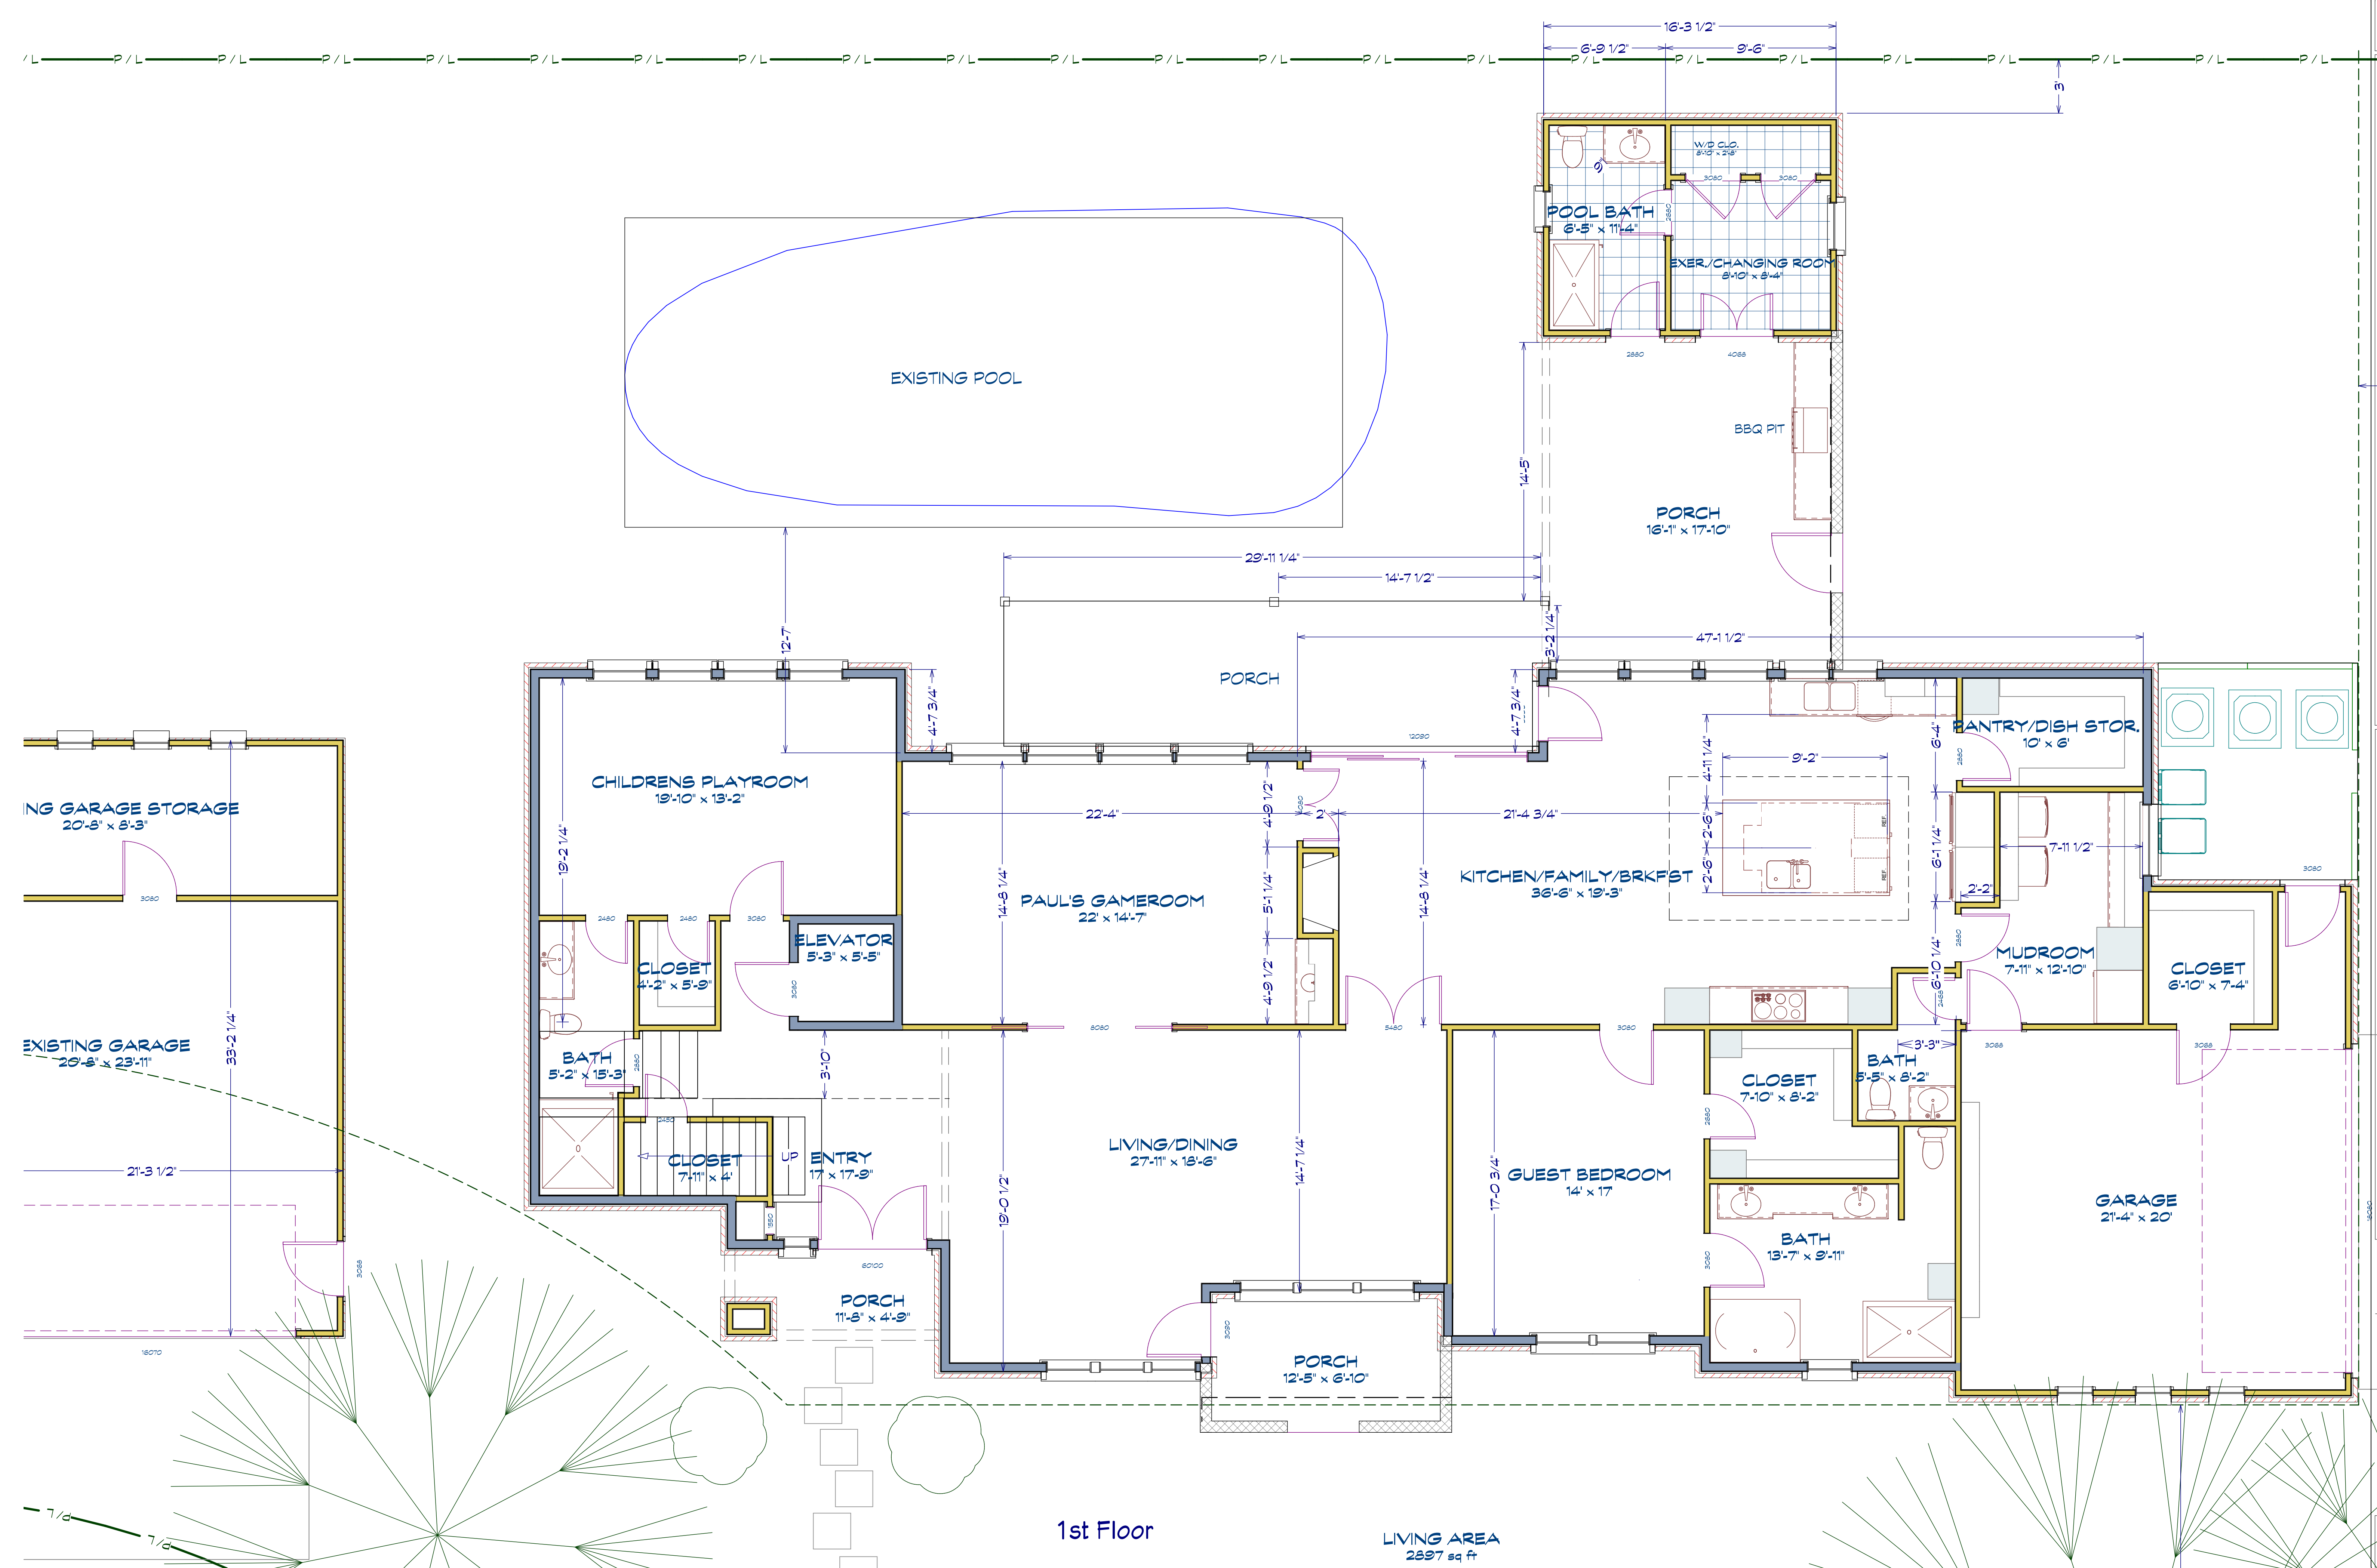

1st Floor

12-1-2014

12435 OVERCUP DRIVE

600 Wilcrest suite 120
Houston, Texas 77042
PH. 713-789-8262
FAX 713-789-5456
CELL 713-606-1998

| REVISIONS | DATE |
|-----------|------|
| | |
| | |
| | |
| | |

12435 OVERCUP DRIVE

600 Wilcrest suite 120
Houston, Texas 77042
PH. 713-789-8262
FAX 713-789-5456
CELL 713-606-1996

DATE

REVISIONS

1st Floor

LIVING AREA
2897 sq ft

LIVING AREA
2133 sq ft

2nd Floor

12435 OVERCUP
DRIVE